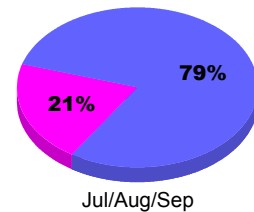

Membership Results
2012-2013

Membership
2011-2012

Month	Net Memb Goal	Actual New Memb	Actual Dropped Memb	Gain/Loss of Memb	Gain/Loss of Memb
Jul/Aug/Sep	5	17	-29	-12	-32
Totals	5	17	-29	-12	-32

Membership Results 2012-2013

Goal, New, Dropped, Gain/Loss

Comparison of Membership Gain/Loss

Current Year Compared to the Previous Year

Gender Comparison 2012-2013

Jul/Aug/Sep

Male Female